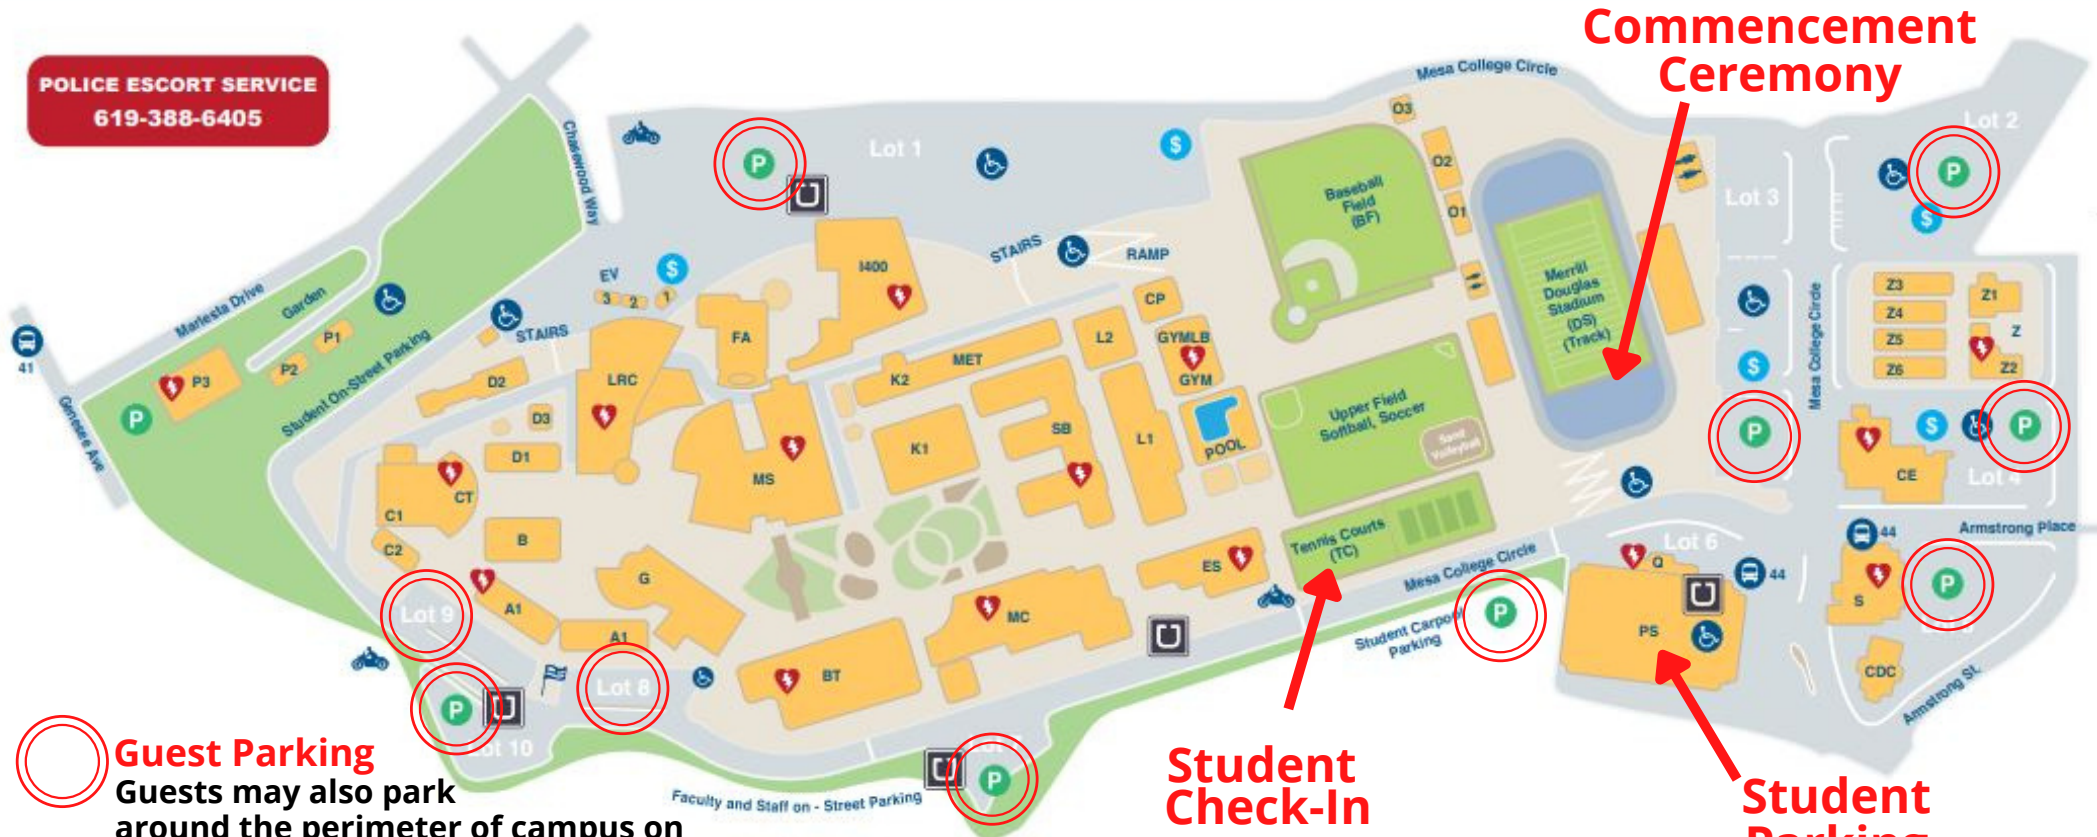

# SAN DIEGO MESA COLLEGE

7250 Mesa College Drive, San Diego, CA 92111-4998, General Information: 619-388-2600

AP 7981.1 BICYCLES, SKATEBOARDS, ROLLER-SKATES, ROLLER BLADES AND OTHER DEVICES OF SIMILAR NATURE ARE PROHIBITED

MESA COLLEGE IS A SMOKE-FREE CAMPUS

**POLICE ESCORT SERVICE**  
619-388-6405

**Guest Parking**  
Guests may also park around the perimeter of campus on Mesa College Circle

**Student Check-In**

**Commencement Ceremony**

**Student Parking**

- ADA PARKING
- PARKING \* Permit needed please follow parking instructions
- AED - AUTOMATED EXTERNAL DEFIBRILLATORS
- PARKING PERMIT MACHINES
- MOTORCYCLE PARKING
- MTS BUS STOP, ROUTES 44,41

- FA Fine Arts
- I400 Student Services Center and Classrooms \*
- K1 The Stand, VSC, NextUP, Honors and Classrooms
- L1 Exercise Science L100
- L2 Facilities L200
- LRC Learning Resource Center
- MET Met High School (K200)
- MC Mesa Commons \*
- MS Math and Science Complex
- P1 Classrooms P100
- P2 Storage P200
- P3 Animal Health Technology P300
- PS Parking Structure
- Q Mesa College Police Offices Q100
- S Allied Health Education S100, S200, S300
- SB Social and Behavioral Sciences Building
- Z Mesa College Design Center